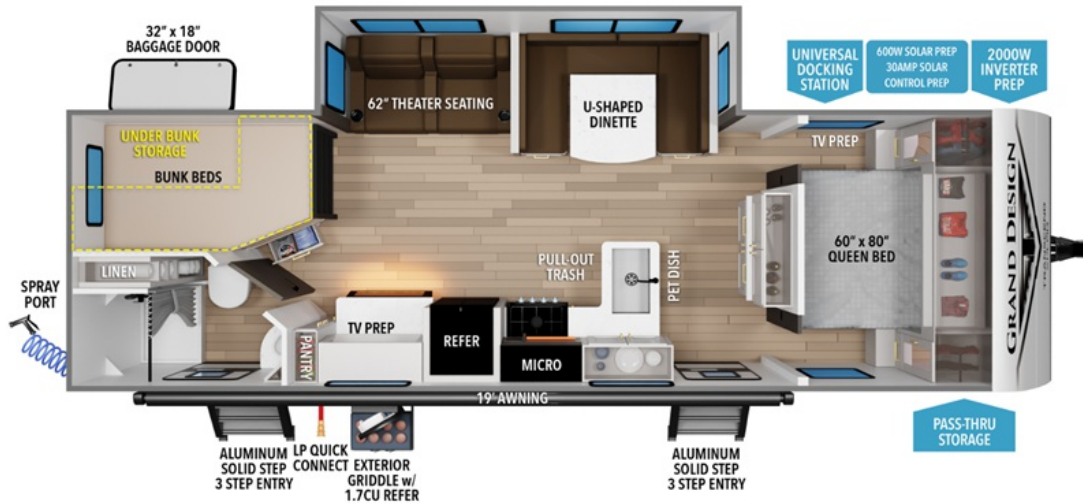

NEW 2026 Grand Design Transcend Xplor Call For Price

27DBX

Description

Grand Design Transcend Xplor travel trailer 27DBX highlights: Double-Size Bunk Beds Universal Docking Station U-Shaped Dinette Queen Bed - Get ready to take your travels to new heights with our incredible luxury travel trailer! The front bedroom has a queen bed, wardrobe, and overhea...

GENERAL INFORMATION

Manufacturer	Grand Design
Model Year	2026
Model Name	Transcend Xplor
Model Code	Transcend Xplor

Contact

Mike Thompson's RV - Colton
902 RV Center Drive Lots 6-9
Colton, CA 92324
Phone: 562-921-0955
Fax: