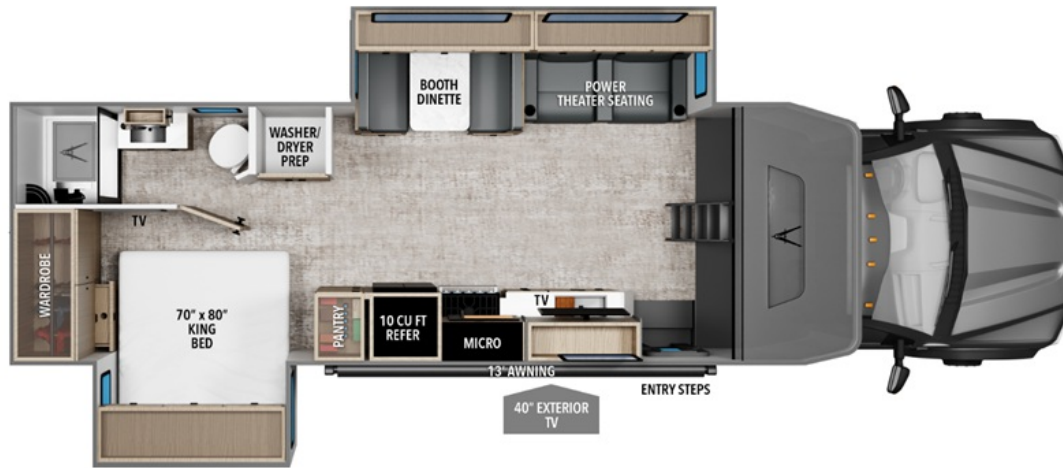

NEW 2026 Grand Design Lineage Series F Call For Price

31ZW5

Description

Grand Design Lineage Series F Super C diesel motorhome 31ZW5 highlights:
Double Slides Power Theater Seating 40"
Exterior TV Kitchen Pantry Large Bedroom
Wardrobe Ford F-550 4x4 Chassis Â You
can be sure to enjoy the journey and the
stay in this coach! Once you stop for the
day, yo...

GENERAL INFORMATION

Manufacturer	Grand Design
Model Year	2026
Model Name	Lineage Series F
Model Code	Lineage Series F

Contact

Mike Thompson's RV - Colton
902 RV Center Drive Lots 6-9
Colton, CA 92324
Phone: 562-921-0955
Fax: