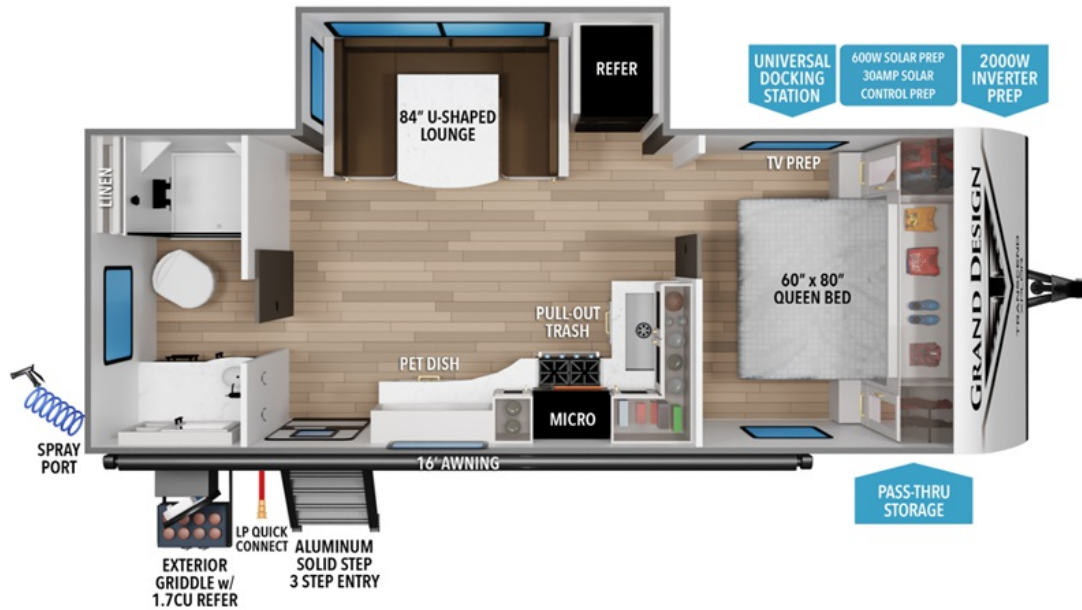

NEW 2026 Grand Design Transcend Xplor Call For Price

22RBX

Description

Grand Design Transcend Xplor travel trailer 22RBX highlights: Full Rear Bath Pull-Out Trash Can Exterior Griddle Front Private Bedroom Â Pack your bags and head for the campground in this spacious travel trailer! Once you arrive, you can unload the pass-thru storage, then make lunch ...

GENERAL INFORMATION

Manufacturer	Grand Design
Model Year	2026
Model Name	Transcend Xplor
Model Code	Transcend Xplor

Contact

Alpin Haus Ski Shop -
Gansevoort/Saratoga
30 Gordon Ln
Gansevoort, NY 12831
Phone: 518-226-8000