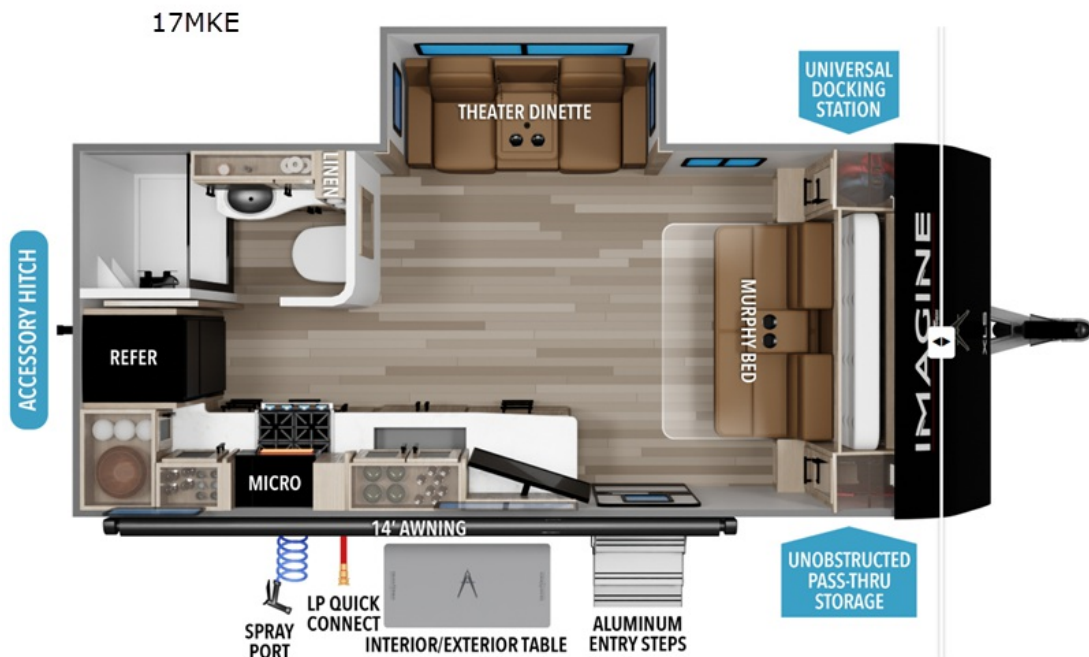

NEW 2026 Grand Design Imagine XLS

Call For Price

Description

Grand Design Imagine XLS travel trailer 17MKE highlights: Queen Murphy Bed Theater Dinette Large Panoramic Window Unobstructed Pass-Through 12V 10 Cu. Ft. Refrigerator The Murphy bed is the eye-catching feature on this Imagine XLS travel trailer! Not only can it fold away in the m...

GENERAL INFORMATION

Manufacturer	Grand Design
Model Year	2026
Model Name	Imagine XLS
Model Code	Imagine XLS

Contact

Alpin Haus Ski Shop -
Gansevoort/Saratoga
30 Gordon Ln
Gansevoort, NY 12831
Phone: 518-226-8000