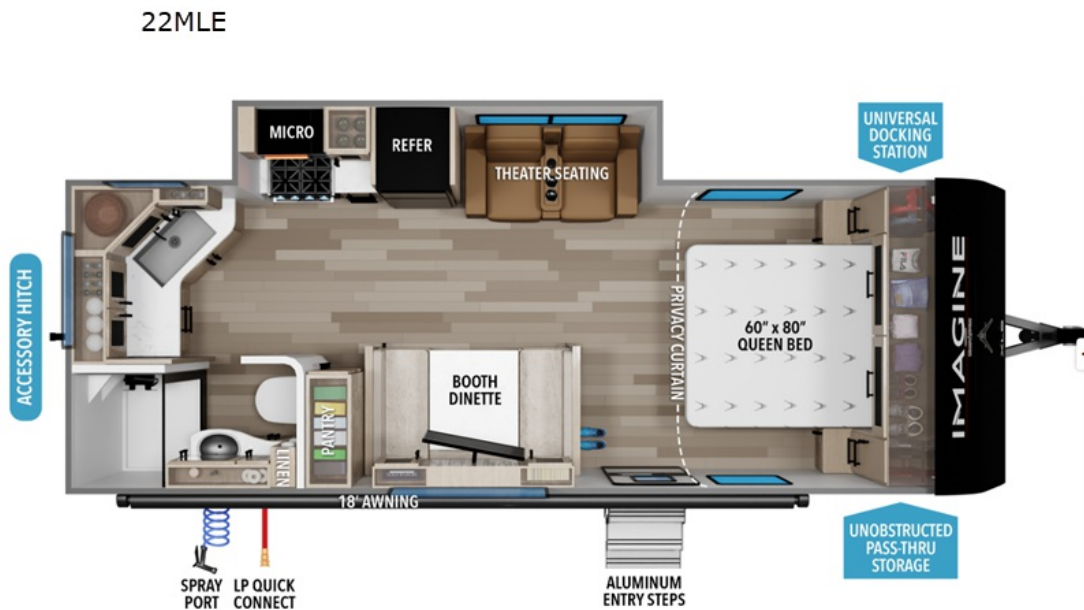

NEW 2026 Grand Design Imagine XLS Call For Price

Description

Grand Design Imagine XLS travel trailer 22MLE highlights: Queen Bed Theatre Seating Booth Dinette Unobstructed Pass-Through This Imagine XLS travel trailer has theater seating and a booth dinette that you can use any time you need a little break from the outdoors. If you want to co...

GENERAL INFORMATION

Manufacturer	Grand Design
Model Year	2026
Model Name	Imagine XLS
Model Code	Imagine XLS

Contact

Alpin Haus Ski Shop -
Gansevoort/Saratoga
30 Gordon Ln
Gansevoort, NY 12831
Phone: 518-226-8000
Fax:
Website:
<http://www.alpinhaus.com>