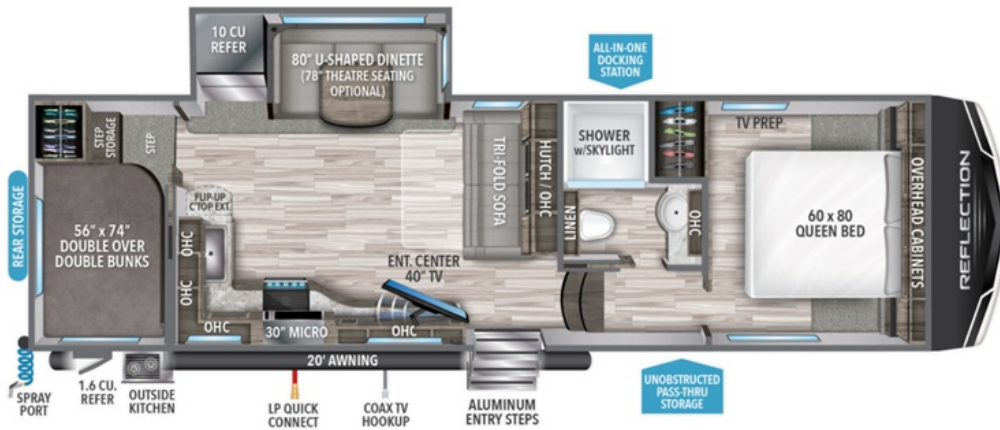

USED 2022 Grand Design Reflection 150 Series

\$34,999

278BH

Description

Grand Design Reflection 150 Series fifth wheel 278BH highlights: Double-Size Bunks Tri-Fold Sofa U-Shaped Dinette Outside Kitchen Heated Pass-Through Storage Roof Mounted Solar Panel
When you enjoy the outdoors as much as the indoors, this fifth wheel offers convenience and comfo...

GENERAL INFORMATION

Manufacturer	Grand Design
Model Year	2022
Model Name	Reflection 150 Series
Model Code	Reflection 150 Series

Contact

Wilkins Recreational Vehicles Inc.
- Bath NY
7520 State Route 415
Bath, NY 14810
Phone: 607-776-3103
Fax:
Website: <http://www.wilkinsrv.com>