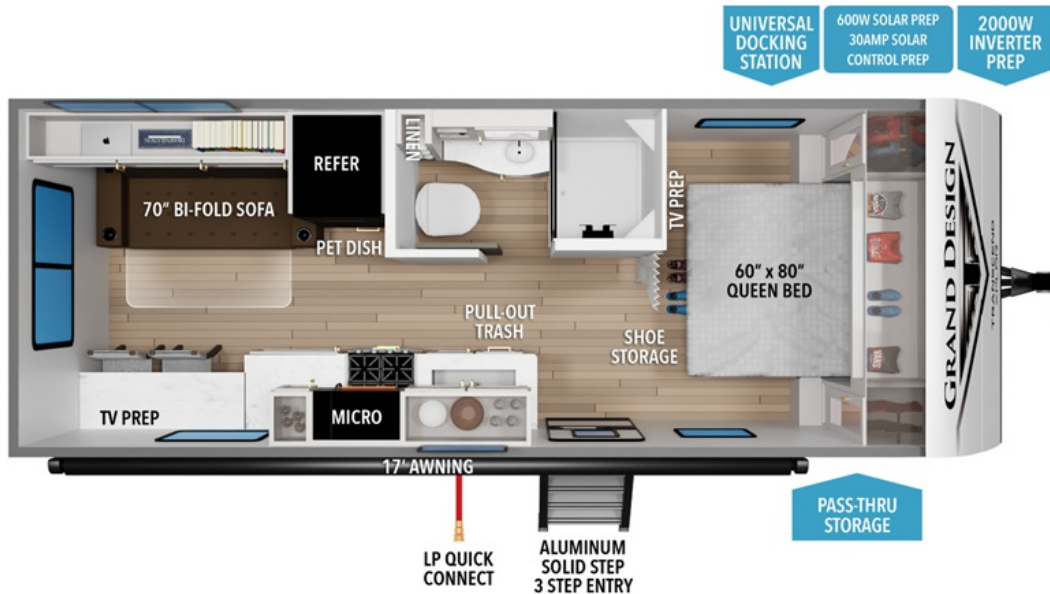

NEW 2026 Grand Design Transcend Xplor

\$35,982

21RLX

Description

Grand Design Transcend Xplor travel trailer 21RLX highlights: Front Semi-Private Bedroom 17' Awning with LED Light Pull-Out Trash Can Middle Full Bath
It will be so easy to enjoy camping trips in this travel trailer. The rear living area includes a 70" bi-fold sofa where your guest...

GENERAL INFORMATION

| | |
|--------------|-----------------|
| Manufacturer | Grand Design |
| Model Year | 2026 |
| Model Name | Transcend Xplor |
| Model Code | Transcend Xplor |

Contact

Meyer's of Syracuse LLC
8575 Brewerton Rd - Suite 1
Cicero, NY 13039
Phone: 315-699-7000
Fax:
Website:
<http://www.meyersrvs.com>