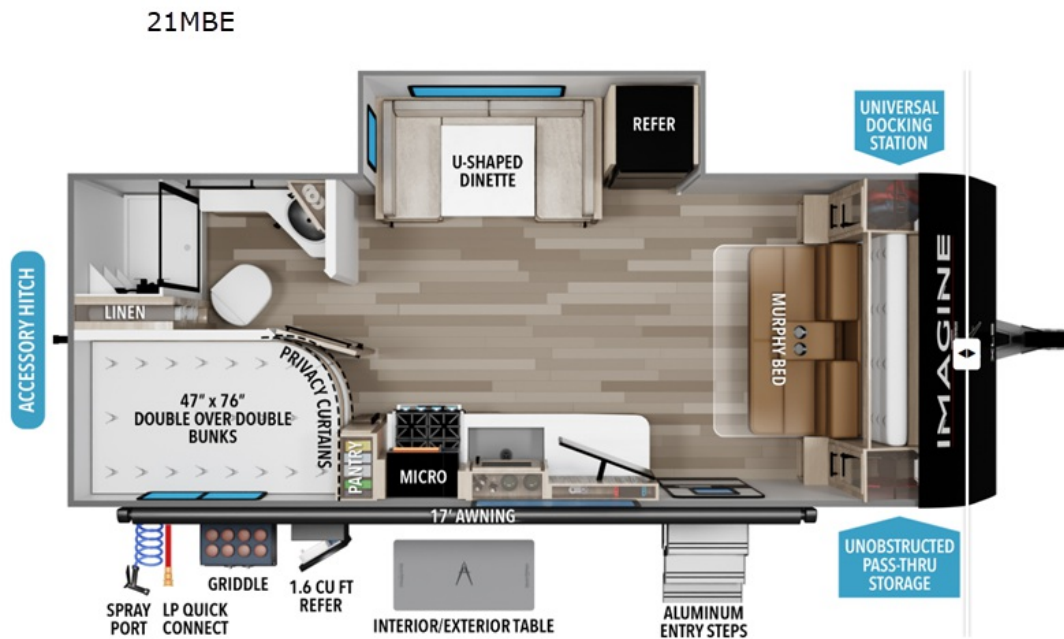

NEW 2026 Grand Design Imagine XLS

\$46,014

Description

Grand Design Imagine XLS travel trailer 21MBE highlights: Outside Griddle Double-Size Bunks Murphy Bed U-Shaped Dinette Exterior Spray Port

^ This travel trailer has everything you need for a great vacation! You will never miss home when you see all of the amenities included on this...

GENERAL INFORMATION

Manufacturer	Grand Design
Model Year	2026
Model Name	Imagine XLS
Model Code	Imagine XLS

Contact

Meyer's of Syracuse LLC
8575 Brewerton Rd - Suite 1
Cicero, NY 13039
Phone: 315-699-7000
Fax:
Website:
<http://www.meyersrvs.com>