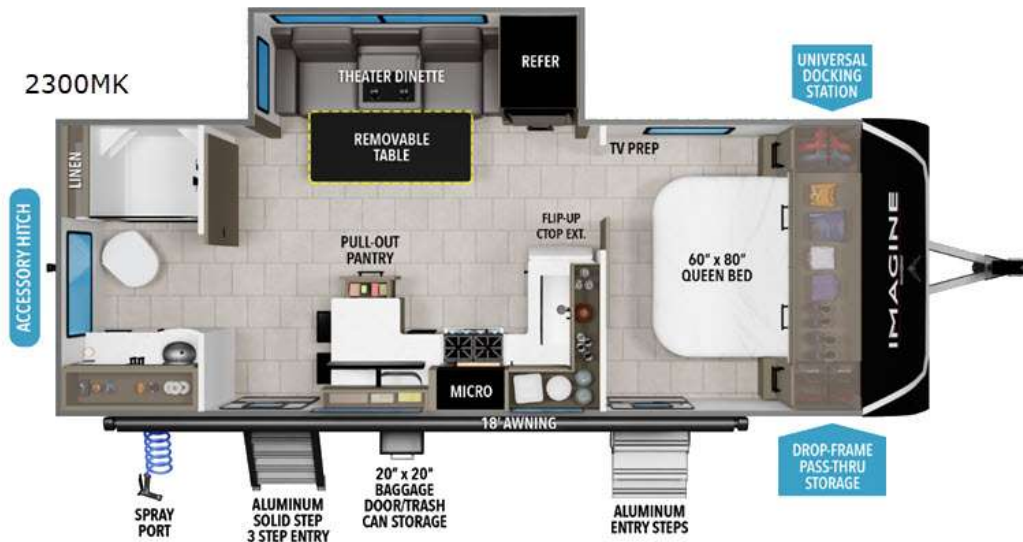

## Description

Grand Design Imagine travel trailer 2300MK highlights: Full Rear Bath Theater Dinette Two Entry / Two Exit door 18' Awning Æ Escape to adventure with this fantastic travel trailer! The private bedroom features a plush 60" x 80" Æ queen bed, spacious wardrobe, and TV prep for entertai...

## GENERAL INFORMATION

Manufacturer	Grand Design
Model Year	2026
Model Name	Imagine
Model Code	Imagine