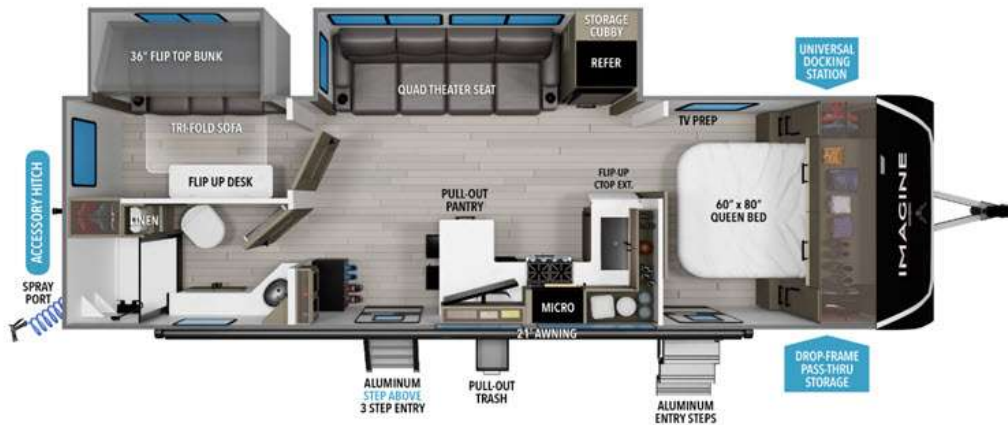

NEW 2026 Grand Design Imagine

\$69,193

2810BH

Description

Grand Design Imagine travel trailer 2810BH highlights: Corner Bunkhouse Front Bedroom Two Entry Doors U-Shaped Kitchen

At the front of this 2810BH travel trailer, you'll find a spacious full bedroom featuring a 60" x 80" queen bed, perfect for resting in comfort after a long day, al...

GENERAL INFORMATION

Manufacturer	Grand Design
Model Year	2026
Model Name	Imagine
Model Code	Imagine

Contact

Meyer's of Syracuse LLC
8575 Brewerton Rd - Suite 1
Cicero, NY 13039
Phone: 315-699-7000
Fax:
Website:
<http://www.meyersrvs.com>