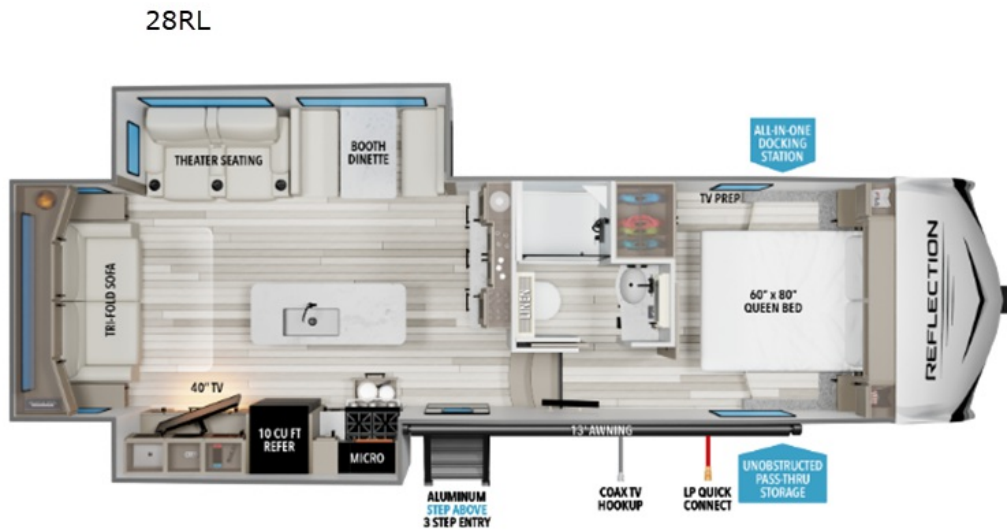

NEW 2026 Grand Design Reflection 100 Series

\$72,391

Description

Grand Design Reflection 100 Series fifth wheel 28RL highlights: Kitchen Island Queen Bed 13' "One Touch" Electric Awning Full Bath Front Private Bedroom

^ You'll love the amount of space you have in this fifth wheel thanks to the dual opposing slides in the rear living area/kitchen....

GENERAL INFORMATION

Manufacturer	Grand Design
Model Year	2026
Model Name	Reflection 100 Series
Model Code	Reflection 100 Series