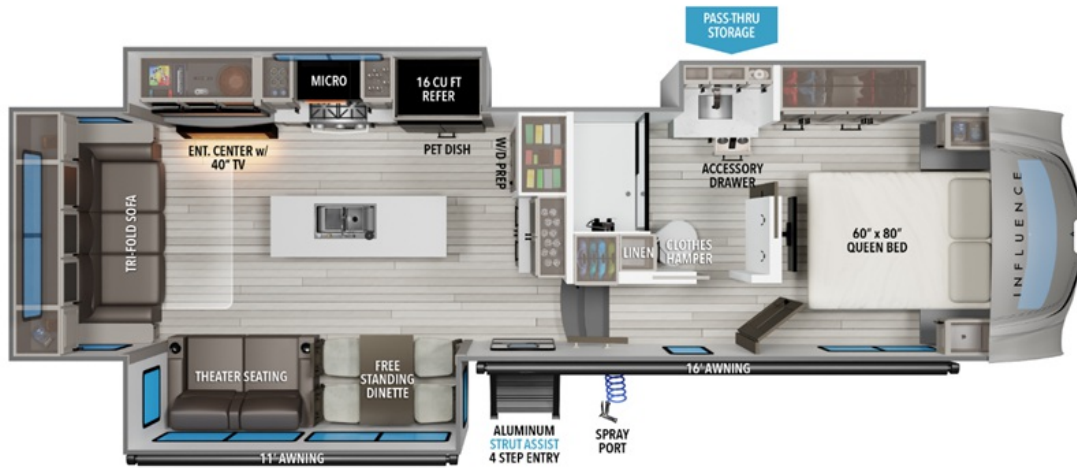

NEW 2026 Grand Design Influence

\$134,400

2903RL

Description

Grand Design Influence fifth wheel 2903RL highlights: Free-Standing Dinette 16' Power Awning with LED Lights Fireplace Kitchen Hutch Theater Seating Pet Dish You'll feel right at home in this spacious fifth wheel with triple slides, a front master bedroom, and a kitchen island wi...

GENERAL INFORMATION

Manufacturer	Grand Design
Model Year	2026
Model Name	Influence
Model Code	Influence

Contact

Meyer's of Syracuse LLC
8575 Brewerton Rd - Suite 1
Cicero, NY 13039
Phone: 315-699-7000
Fax:
Website:
<http://www.meyersrvs.com>