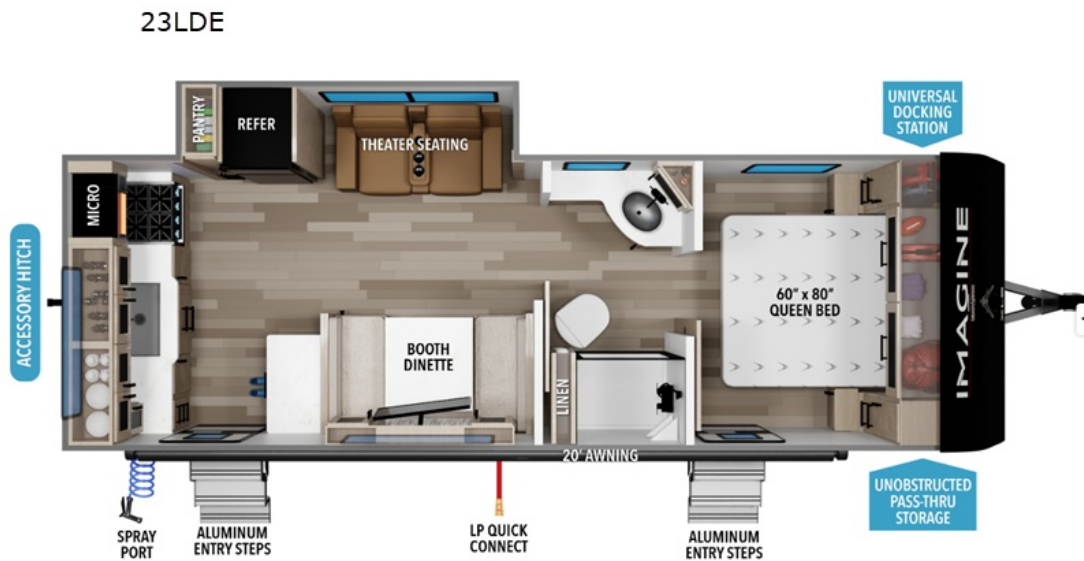

NEW 2026 Grand Design Imagine XLS

\$44,995

Description

Grand Design Imagine XLS travel trailer 23LDE highlights: Private Bedroom Dual Entry Walk-Through Bath Single Slide 20' Electric Awning Â Treat yourself to a weekend of fun in this Imagine XLS travel trailer! Whether it's just you and your spouse, or you've chosen to bring along a

...

GENERAL INFORMATION

Manufacturer	Grand Design
Model Year	2026
Model Name	Imagine XLS
Model Code	Imagine XLS

Contact

Happy Daze RV's - Sacramento
1199 El Camino Ave.
Sacramento, CA 95815
Phone: 916-921-2222
Fax:
Website:
<http://www.happydazerv.com>