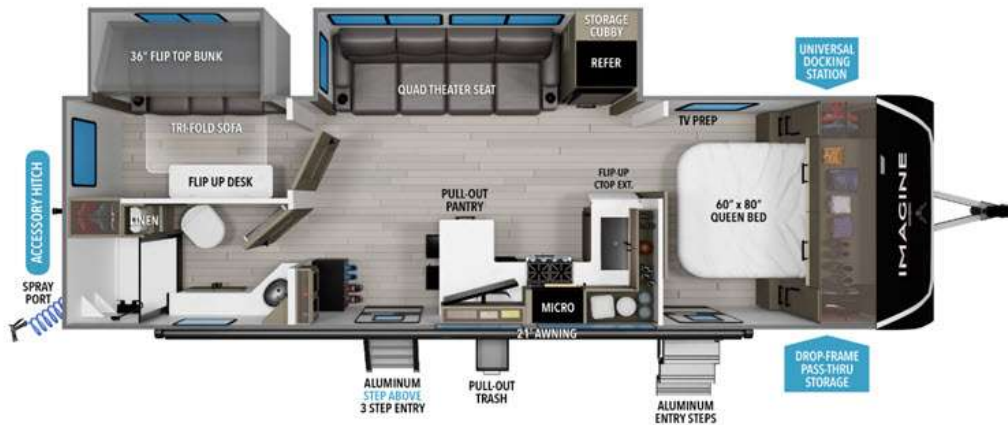

NEW 2026 Grand Design Imagine \$55,995

2810BH

Description

Grand Design Imagine travel trailer 2810BH highlights: Corner Bunkhouse Front Bedroom Two Entry Doors U-Shaped Kitchen Â At the front of this 2810BH travel trailer, you'll find a spacious full bedroom featuring a 60" x 80" queen bed, perfect for resting in comfort after a long day, a...

GENERAL INFORMATION

Manufacturer	Grand Design
Model Year	2026
Model Name	Imagine
Model Code	Imagine

Contact

Happy Daze RV's - Sacramento
1199 El Camino Ave.
Sacramento, CA 95815
Phone: 916-921-2222
Fax:
Website:
<http://www.happydazerv.com>