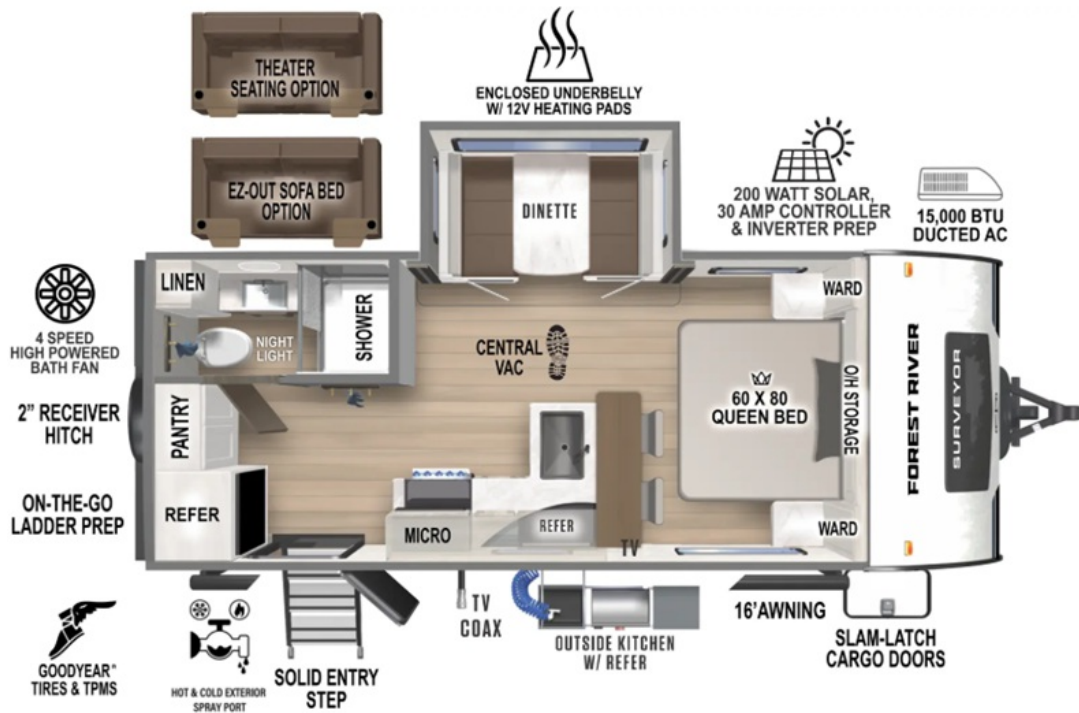

# NEW 2026 Forest River RV Surveyor Legend

## Description

Forest River Surveyor Legend travel trailer 202RBLE highlights: Outside Kitchen  
Solid Entry Step Bath Nightlight Full Bath  
Â You're going to love every minute spent in this 25' travel trailer! The counter with stoolsÂ will be the perfect place to enjoy your morning coffee at, plus the...

## GENERAL INFORMATION

Manufacturer	Forest River RV
Model Year	2026
Model Name	Surveyor Legend
Model Code	Surveyor Legend