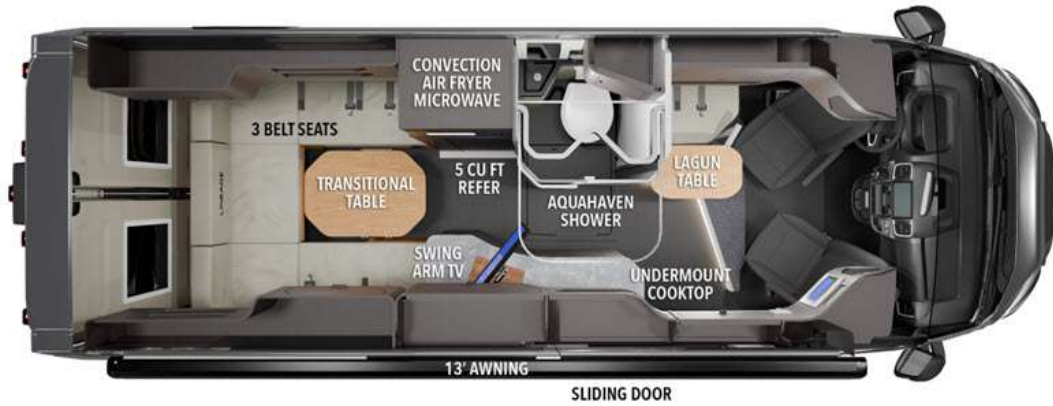

## Description

Grand Design Lineage Series VP Class B gas motorhome LVP2 highlights: Sliding Entrance Door Undermount Cooktop Aquahaven Shower Lagun Table  
Starting from the rear, this thoughtfully designed space welcomes you with a versatile lounge area that easily adapts to your needs throughout...