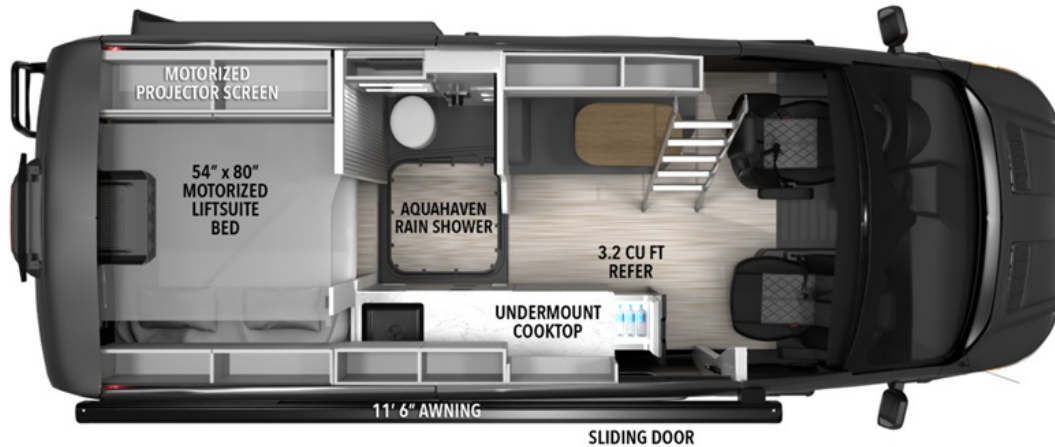

NEW 2026 Grand Design Lineage Series VT Call For Price

LVT2

Description

Grand Design Lineage Series VT Class B gas motorhome LVT2 highlights: 54" x 80" Motorized Liftsuite Bed Exterior Awning Sliding Door Side Facing Chaise Lounge All-Wheel Drive This luxury motorhome for the modern adventurer will be your favorite! The expanding Liftsuite drop-down...

GENERAL INFORMATION

Manufacturer	Grand Design
Model Year	2026
Model Name	Lineage Series VT
Model Code	Lineage Series VT

Contact

Mike Thompson's RV - Santa Fe Springs
13940 Firestone Blvd.
Santa Fe Springs, CA 90670
Phone: 562-921-0955
Fax: