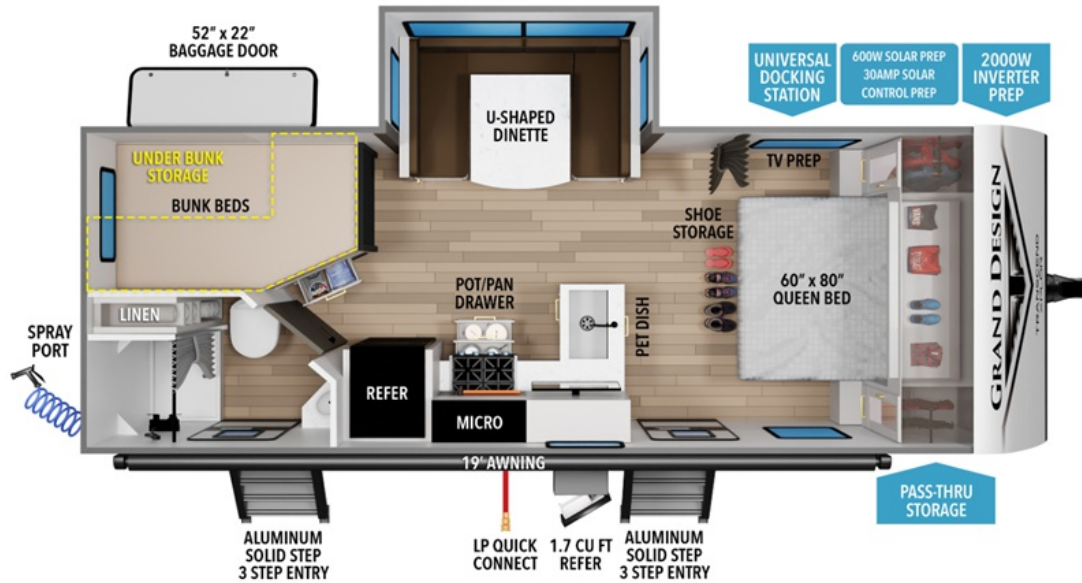

NEW 2026 Grand Design Transcend Xplor

\$48,259

23BHX

Description

Grand Design Transcend Xplor travel trailer 23BHX highlights: Double-Size Bunk Beds Universal Docking Station U-Shaped Dinette Queen Bed Full Bathroom

Â This fantastic travel trailer is designed to provide the ultimate in comfort, convenience, and adventure! The double-size bunk bed...

GENERAL INFORMATION

Manufacturer	Grand Design
Model Year	2026
Model Name	Transcend Xplor
Model Code	Transcend Xplor