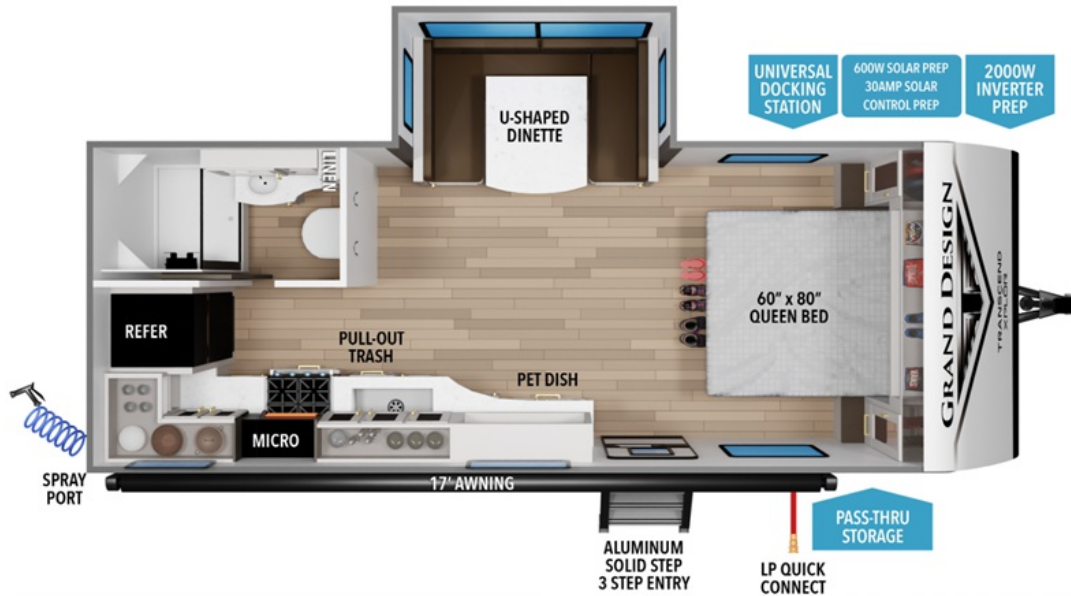

NEW 2026 Grand Design Transcend Xplor Call For Price

20MKX

Description

Grand Design Transcend Xplor travel trailer 20MKX highlights: 17' Power Awning with LED Light Exterior Spray Port U-Shaped Dinette Slide Out Pet Dish
The only thing you need to worry about when you go camping is where to park this Transcend Xplor travel trailer! You'll have everyth...

GENERAL INFORMATION

Manufacturer	Grand Design
Model Year	2026
Model Name	Transcend Xplor
Model Code	Transcend Xplor

Contact

Mike Thompson's RV - Santa Fe Springs
13940 Firestone Blvd.
Santa Fe Springs, CA 90670
Phone: 562-921-0955
Fax: