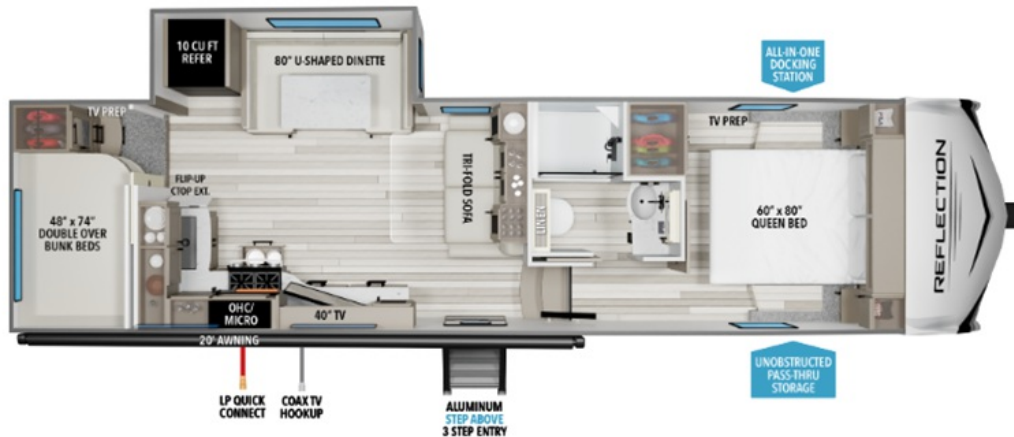

# NEW 2026 Grand Design Reflection 100 Series Call For Price

27BH

## Description

Grand Design Reflection 100 Series fifth wheel 27BH highlights: Double-Size Bunks 10 Cu. Ft. 12V Refrigerator Front Private Bedroom 20' "One Touch" Electric Awning  
Camping with friends and family just got a whole lot easier in this fifth wheel with double-size bunks and a front pri...

## GENERAL INFORMATION

Manufacturer	Grand Design
Model Year	2026
Model Name	Reflection 100 Series
Model Code	Reflection 100 Series