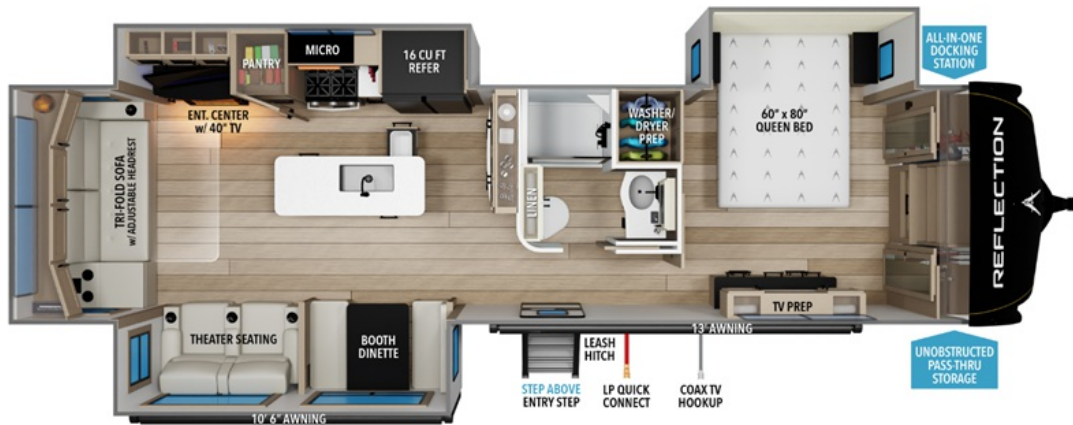

NEW 2026 Grand Design Reflection

\$96,732

345RLTS

Description

Grand Design Reflection travel trailer 345RLTS highlights: Kitchen Island Theater Seating Queen Bed Slide Booth Dinette Two Power Awnings Â This rear living travel trailer will be perfect for extended stays at the campground or quick weekend trips to the lake! Once you've unloaded y...