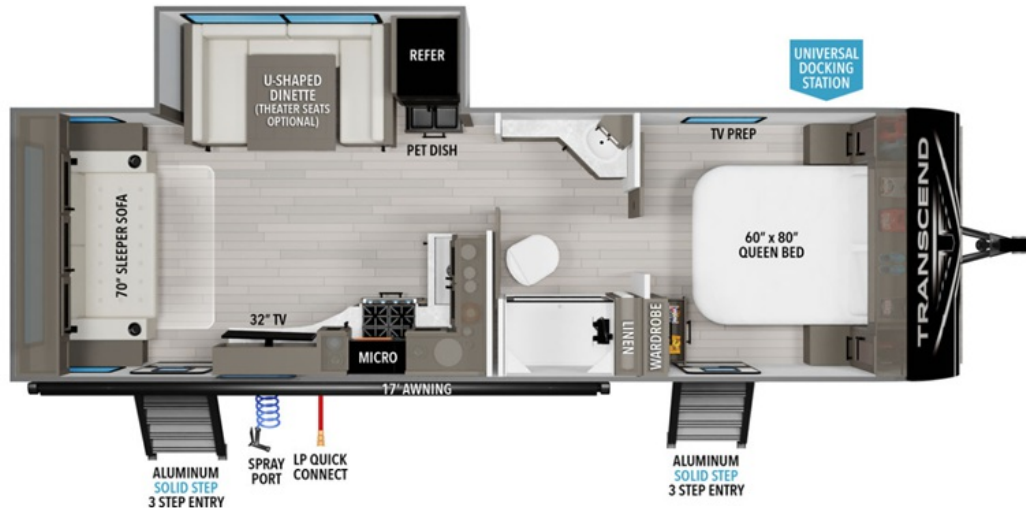

USED 2024 Grand Design Transcend Xplor \$26,997

245RL

Description

Grand Design Transcend Xplor travel trailer 245RL highlights: Front Private Bedroom Microwave Oven U-Shaped dinette 17' Power Awning with LED Light
Â This dual-entry travel trailer will allow you to enjoy weekend getaways in complete comfort. The rear living area includes a U-shaped ...

GENERAL INFORMATION

Manufacturer	Grand Design
Model Year	2024
Model Name	Transcend Xplor
Model Code	Transcend Xplor

Contact

Holiday World of Las Cruces LLC
1285 Avenida de Mesilla
Las Cruces, NM 88005
Phone: 281-371-7200
Fax:
Website: <http://www.hwhrv.com>