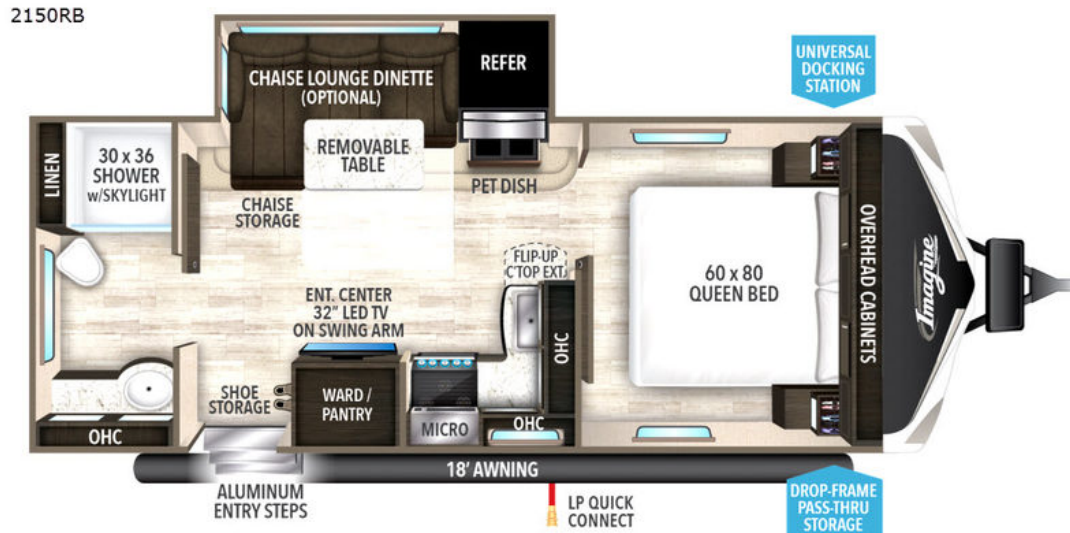

USED 2018 Grand Design Imagine \$15,989

Description

Grand Design Imagine 2150RB travel trailer highlights: Front Bedroom Rear Bath Shoe Storage Pet Dish LP Quick Connect
Â The perfect travel trailer for a smaller family, or a couple. This Imagine travel trailer 2150RB by Grand Design provides an escape from it all when you head o...

GENERAL INFORMATION

Manufacturer	Grand Design
Model Year	2018
Model Name	Imagine
Model Code	Imagine

Contact

Pleasureland RV - Ramsey MN
7900 Riverdale Dr
Ramsey, MN 55303
Phone: 320-251-7588
Fax:
Website:
<http://www.pleasurelandrv.com>