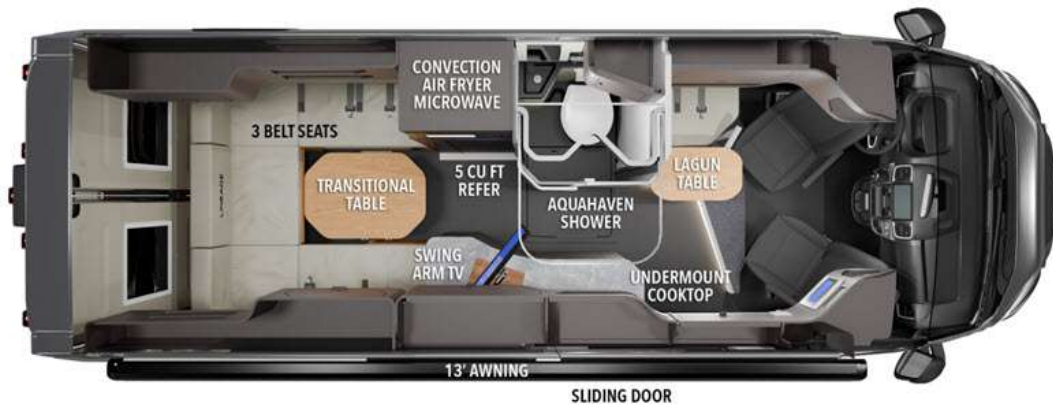

## Description

Grand Design Lineage Series VP Class B gas motorhome LVP2 highlights: Sliding Entrance Door Undermount Cooktop Aquahaven Shower Lagun Table  
Starting from the rear, this thoughtfully designed space welcomes you with a versatile lounge area that easily adapts to your needs throughout...