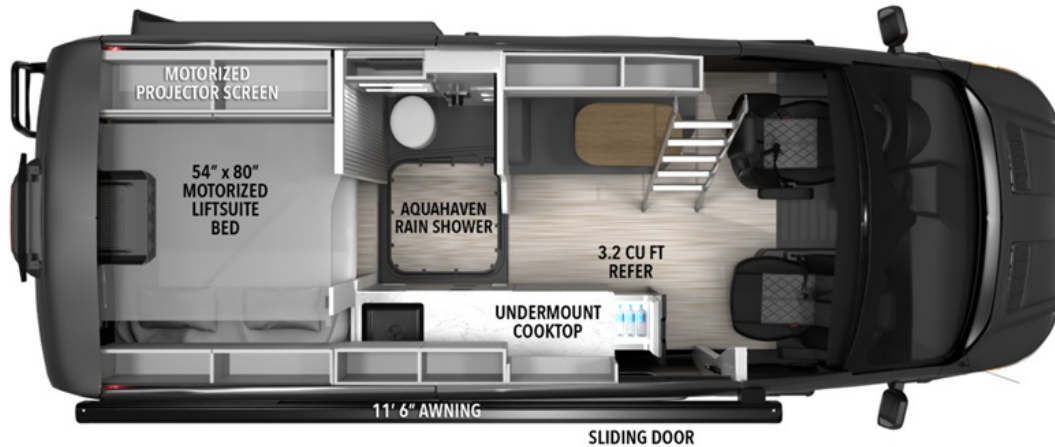

# NEW 2026 Grand Design Lineage Series VT Call For Price

LVT2

## Description

Grand Design Lineage Series VT Class B gas motorhome LVT2 highlights: 54" x 80" Motorized Liftsuite Bed Exterior Awning Sliding Door Side Facing Chaise Lounge All-Wheel Drive This luxury motorhome for the modern adventurer will be your favorite! The expanding Liftsuite drop-down...

## GENERAL INFORMATION

Manufacturer	Grand Design
Model Year	2026
Model Name	Lineage Series VT
Model Code	Lineage Series VT