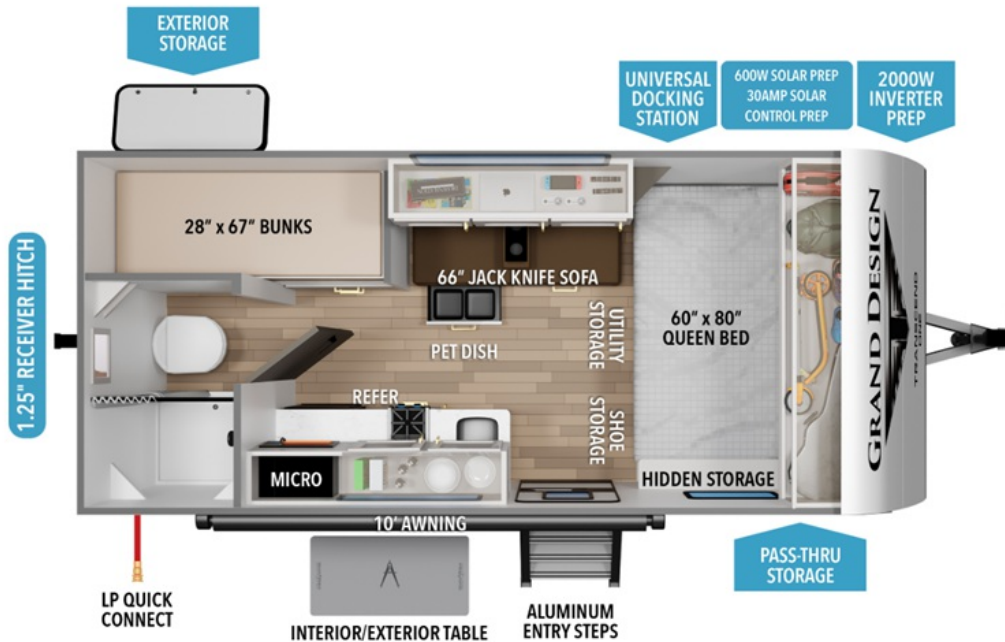

NEW 2026 Grand Design Transcend One Call For Price

151BH

Description

Grand Design Transcend One travel trailer 151BH highlights: Bunk Beds Pass-Thru Storage Pet Dish 10' Power Awning
Camping trips to the lake have never been easier than with this travel trailer! The 28" x 67" bunks are right next to the private bath for easy nighttime use, and the f...

GENERAL INFORMATION

| | |
|--------------|---------------|
| Manufacturer | Grand Design |
| Model Year | 2026 |
| Model Name | Transcend One |
| Model Code | Transcend One |

Contact

Alpin Haus Ski Shop - Port Jervis
36 U.S. 6
Port Jervis, NY 12771
Phone: 845-672-0255
Fax:
Website:
<http://www.alpinhaus.com>