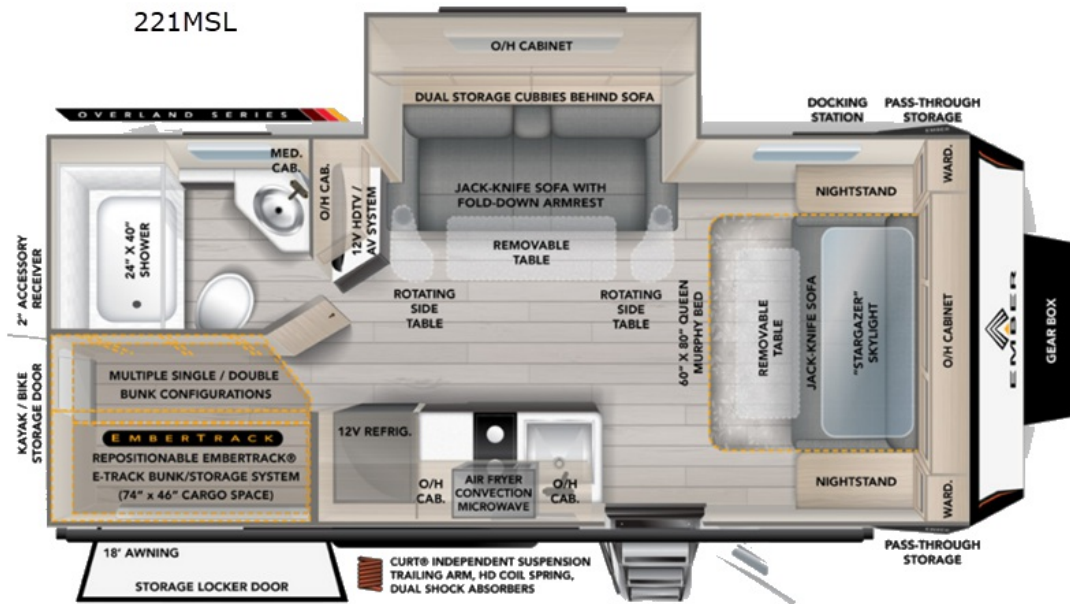

## Description

Ember RV Overland Series travel trailer 221MSL highlights: Kayak/Bike Storage Door Full Bath 18' Electric Awning Dual Bedroom Nightstands Two Jack-Knife Sofas Tandem Axle • You're going to love everything about this travel trailer that can comfortably sleep three to six people each...

## GENERAL INFORMATION

Manufacturer	Ember RV
Model Year	2026
Model Name	Overland Series
Model Code	Overland Series