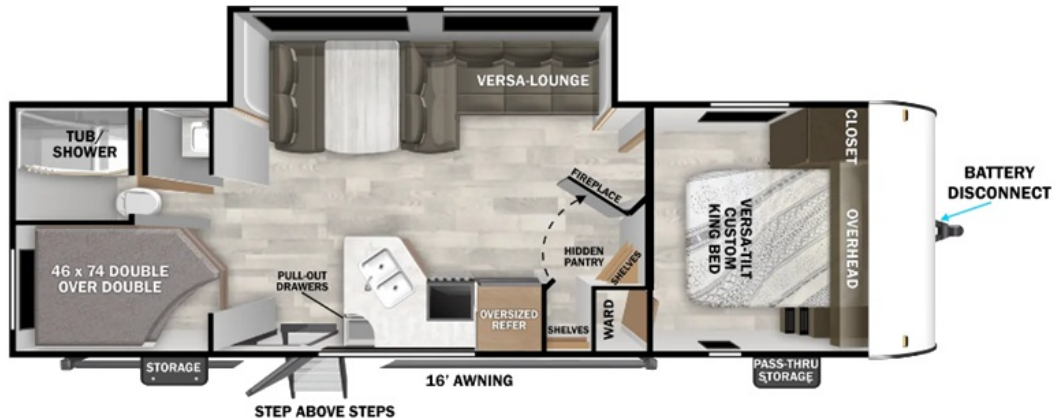

## Description

Forest River Wildwood X-Lite travel trailer 26ICE highlights: Front Private Bedroom Large Slide Out Pull-Out Drawers 16' Power Awning Fireplace Pass-Through Storage Â You're sure to make camping memories in this spacious travel trailer! You can easily sleep eight people each night ...