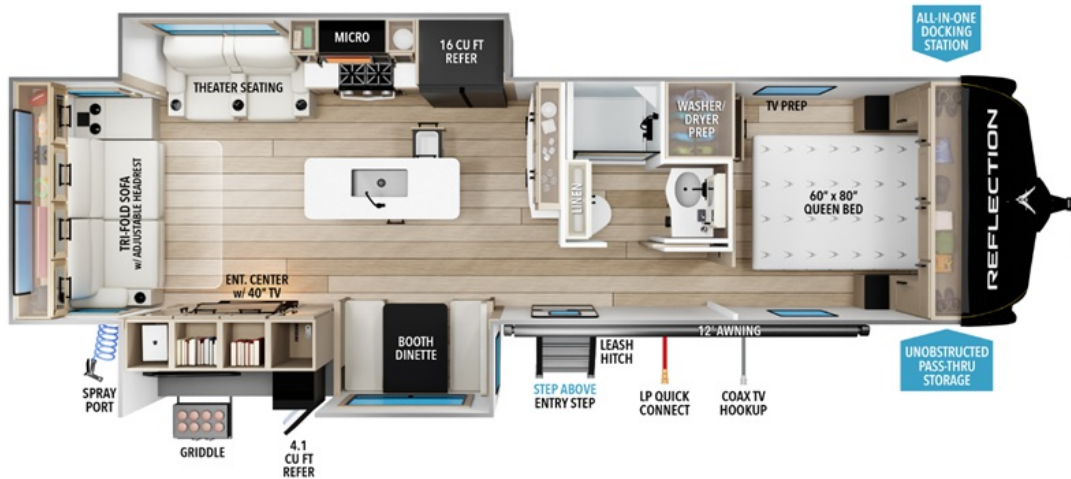

NEW 2026 Grand Design Reflection

\$64,995

317RSTS

Description

Grand Design Reflection travel trailer 317RSTS highlights: Outdoor Griddle and Refrigerator Rear Tri-Fold Sofa Fireplace Kitchen Island Queen Bed Â Whether you travel to explore or relax, this trailer will give you the choice depending where you park it! The kitchen amenities offer ...

GENERAL INFORMATION

Manufacturer	Grand Design
Model Year	2026
Model Name	Reflection
Model Code	Reflection

Contact

Bish's RV Inc. - Idaho Falls
3855 N. 5th E.
Idaho Falls, ID 83401
Phone: 208-529-4386
Fax: