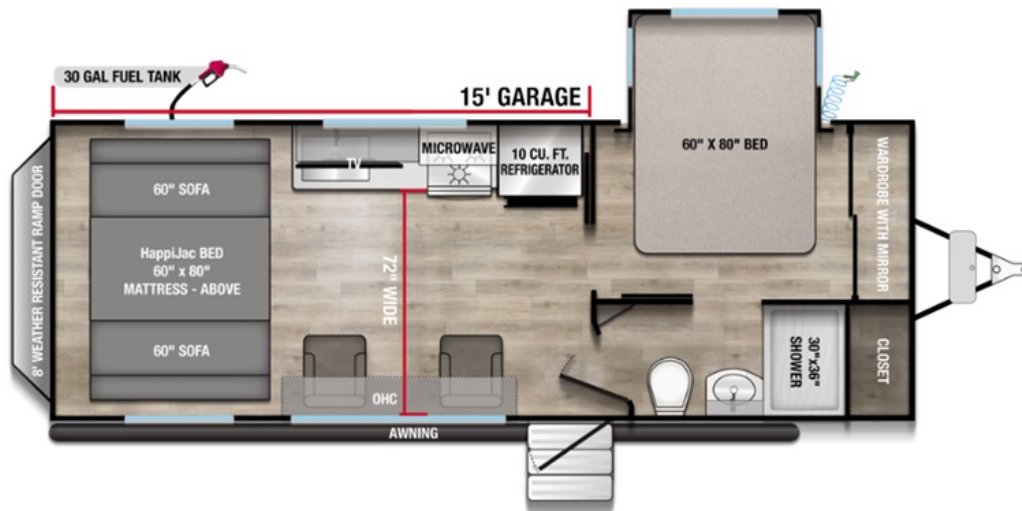

NEW 2026 Alliance RV Valor All-Access Call For Price

23T15

Description

Alliance RV Valor All-Access toy hauler 23T15 highlights: Queen Bed Slide Out Dual Lounge Chairs HappiJac Queen Bed 30-Gallon Fuel Tank Â This toy hauler with 15' total garage space is sure to meet all of your needs! Once you unload the toys using the 8' weather resistant ramp door, ...

GENERAL INFORMATION

Manufacturer	Alliance RV
Model Year	2026
Model Name	Valor All-Access
Model Code	Valor All-Access

Contact

Windish RV Center - Colorado
Springs
9279 Bandley Drive
Fountain, CO 80817
Phone: (719) 434-3938
Fax:
Website:
<https://www.windishrv.com/>