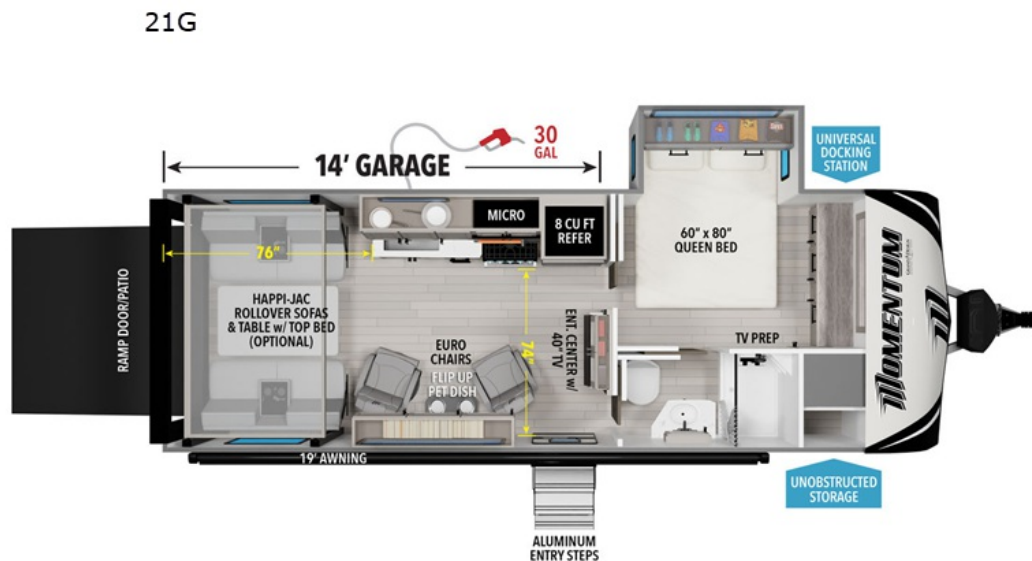

# NEW 2026 Grand Design Momentum G-Class \$91,768

## Description

Grand Design Momentum G-Class toy hauler 21G highlights: Queen Bed Slide Master Suite Euro Chairs Ramp Door/Patio 14' Garage

Â You don't have to rough it with all the amenities found in this Momentum G-Class toy hauler including your own master suite with a walk-around queen bed sli...

## GENERAL INFORMATION

Manufacturer	Grand Design
Model Year	2026
Model Name	Momentum G-Class
Model Code	Momentum G-Class