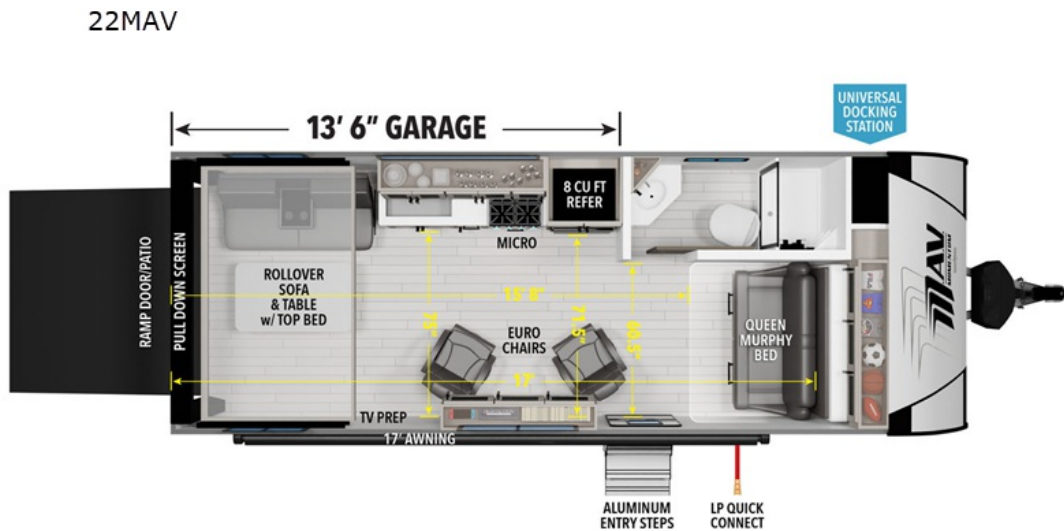

NEW 2026 Grand Design Momentum MAV Call For Price

Description

Grand Design Momentum MAV toy hauler 22MAV highlights: Universal Docking Station Walk-In Shower Three Burner Range Ramp Door/Patio 2,500 Lb. Tie-Downs 13' 6" Garage & Head for the lake in this toy hauler that can sleep five campers each night. Your crew can relax on the rollover so...

GENERAL INFORMATION

Manufacturer	Grand Design
Model Year	2026
Model Name	Momentum MAV
Model Code	Momentum MAV

Contact

Mike Thompson's RV - Santa Fe
Springs
13940 Firestone Blvd.
Santa Fe Springs, CA 90670
Phone: 562-921-0955
Fax: