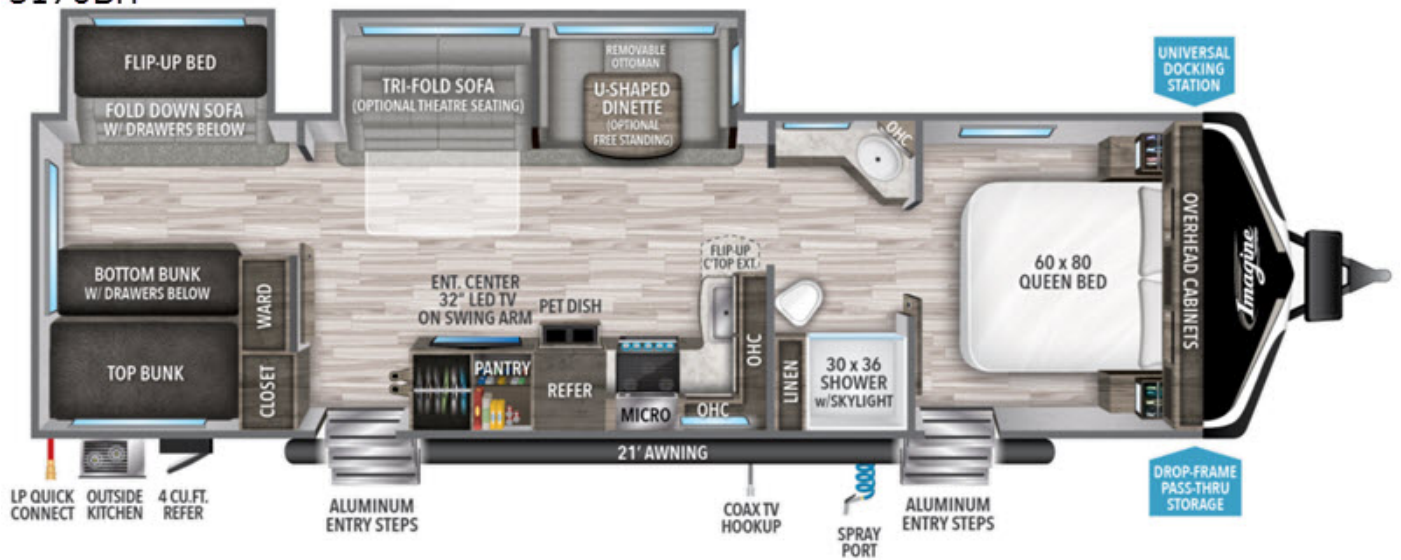

USED 2020 Grand Design Imagine \$29,898

3170BH

Description

Grand Design Imagine 3170BH travel trailer highlights:
Bunkhouse Dual Entry U-Shaped Dinette Walk-Through Bath
Pet Dish Drawer Outside Kitchen Â This Imagine has several
features you didn't even know you would need.Â There is
bedding for five, plus five more campers if you fold dow...

GENERAL INFORMATION

Manufacturer	Grand Design
Model Year	2020
Model Name	Imagine
Model Code	Imagine

Contact

Mike Thompson's RV - Santa Fe
Springs
13940 Firestone Blvd.
Santa Fe Springs, CA 90670
Phone: 562-921-0955
Fax: