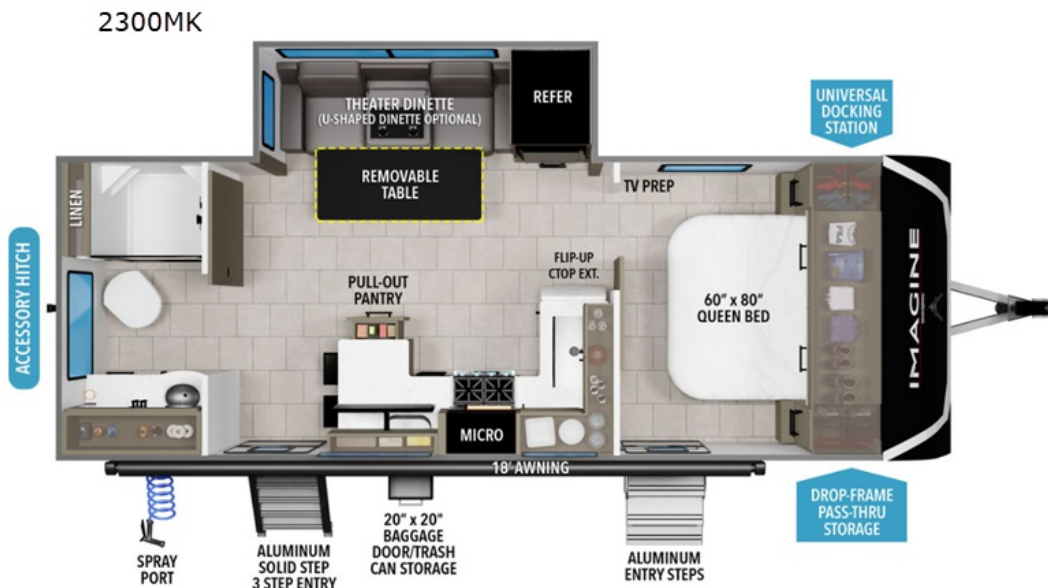

## Description

Grand Design Imagine travel trailer  
2300MK highlights: Full Rear Bath Theater  
Dinette Two Entry / Two Exit door 18'  
Awning Æ Escape to adventure with this  
fantastic travel trailer! The private bedroom  
features a plush 60" x 80" Æ queen bed,  
spacious wardrobe, and TV prep for  
enterta...