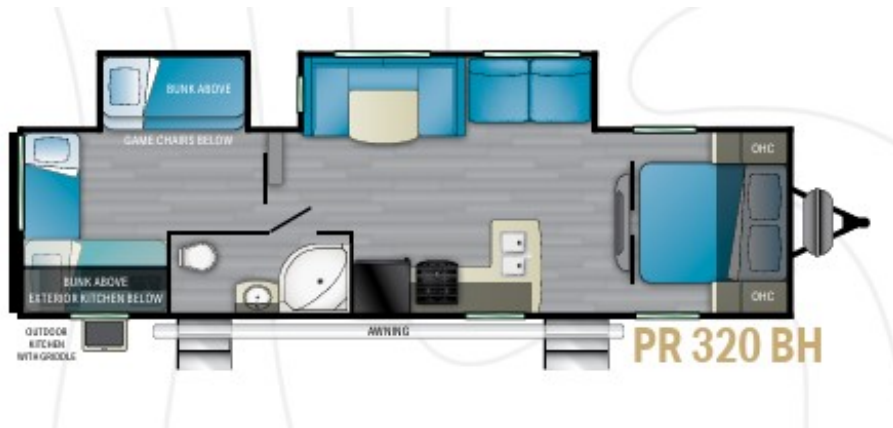

USED 2022 Heartland Prowler

\$21,995

Description

GENERAL INFORMATION

WEIGHT: 7,980 LBS

Manufacturer	Heartland
Model Year	2022
Model Name	Prowler
Model Code	Prowler

Contact

Bayou Outdoor Supercenter
1800 Barksdale Blvd
Bossier City, LA 71111
Phone: 318-629-2628
Fax:
Website:
<http://www.bayououtdoor.com>