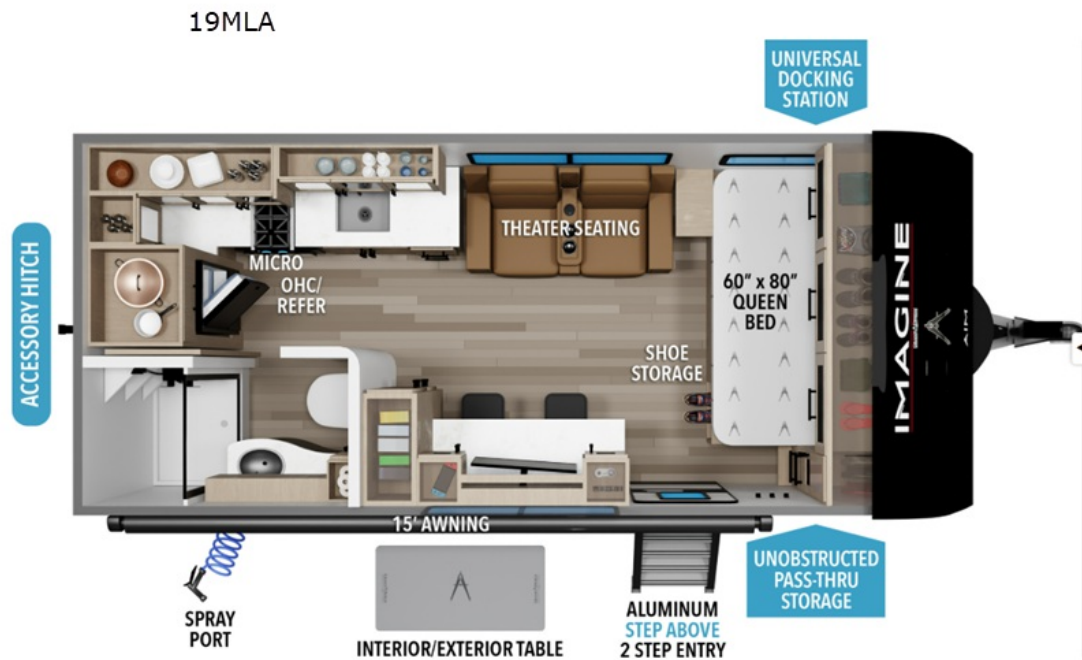

NEW 2026 Grand Design Imagine AIM Call For Price

Description

Grand Design Imagine AIM 19MLA Travel Trailer Adventure Made Easy Hit the road in comfort and style with the Grand Design Imagine AIM 19MLA, a thoughtfully designed travel trailer that delivers big features in a compact, easy-to-tow package. Whether you're planning weekend getaways or extend...

GENERAL INFORMATION

Manufacturer	Grand Design
Model Year	2026
Model Name	Imagine AIM
Model Code	Imagine AIM

Contact

Campers Inn RV of Louisville Inc.
520 Marriott Dr.
Clarksville, IN 47129
Phone: 812-282-7718
Fax:
Website:
<http://www.campersinn.com>