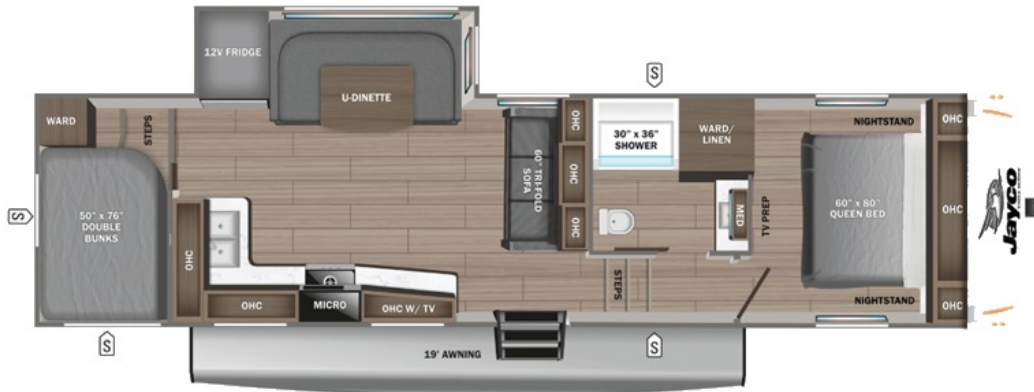

NEW 2026 Jayco Eagle SLE

\$62,034

28BHU

Description

Jayco Eagle SLE fifth wheel 28BHU highlights: U-Shaped Dinette Rear Private Bunkhouse Spacious Full Bath Pass-Thru Storage Front Private Bedroom Â If you enjoy camping with a larger group, this fifth wheel is perfect for you! The rear bunkhouse includes double-size bunks, bunk stora...

GENERAL INFORMATION

Manufacturer	Jayco
Model Year	2026
Model Name	Eagle SLE
Model Code	Eagle SLE

Contact

Bish's RV, Coldwater MI
891 E Chicago St
Cold Water, MI 49036
Phone: (517) 278-5196
Fax:
Website: <https://www.bishs.com/>