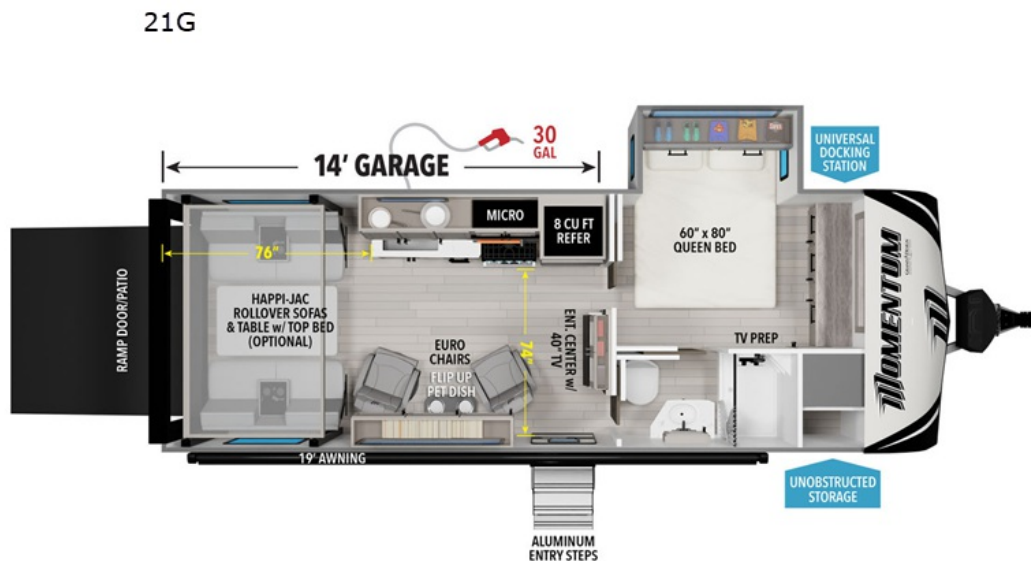

NEW 2026 Grand Design Momentum G-Class \$72,942

Description

Grand Design Momentum G-Class toy hauler 21G highlights: Queen Bed Slide Master Suite Euro Chairs Ramp Door/Patio 14' Garage

Â You don't have to rough it with all the amenities found in this Momentum G-Class toy hauler including your own master suite with a walk-around queen bed sli...

GENERAL INFORMATION

Manufacturer	Grand Design
Model Year	2026
Model Name	Momentum G-Class
Model Code	Momentum G-Class

Contact

Trailer Hitch RV Center
795 Guadalupe Rd
Arroyo Grande, CA 93420
Phone: 805-929-8095
Fax:
Website:
<http://www.trailerhitchrv.com>