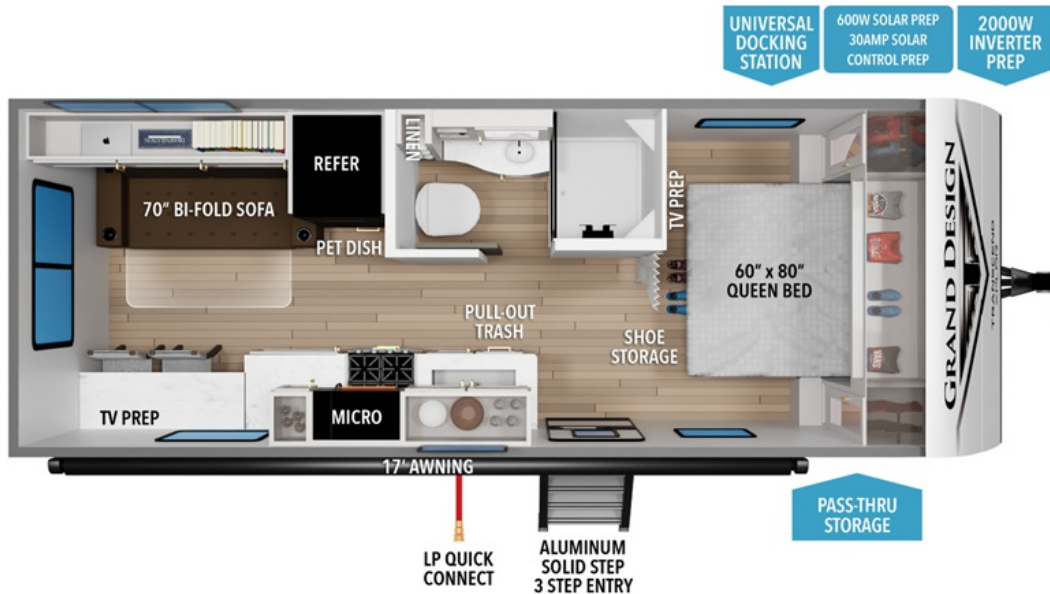

NEW 2026 Grand Design Transcend Xplor

\$35,141

21RLX

Description

Grand Design Transcend Xplor travel trailer 21RLX highlights: Front Semi-Private Bedroom 17' Awning with LED Light Pull-Out Trash Can Middle Full Bath
It will be so easy to enjoy camping trips in this travel trailer. The rear living area includes a 70" bi-fold sofa where your guest...

GENERAL INFORMATION

Manufacturer	Grand Design
Model Year	2026
Model Name	Transcend Xplor
Model Code	Transcend Xplor

Contact

Meyer's I-79 RV Sales
102 Free Soil Road
Mount Morris, PA 15349
Phone: 877-621-3081
Fax:
Website:
www.meyersrvsuperstores.com