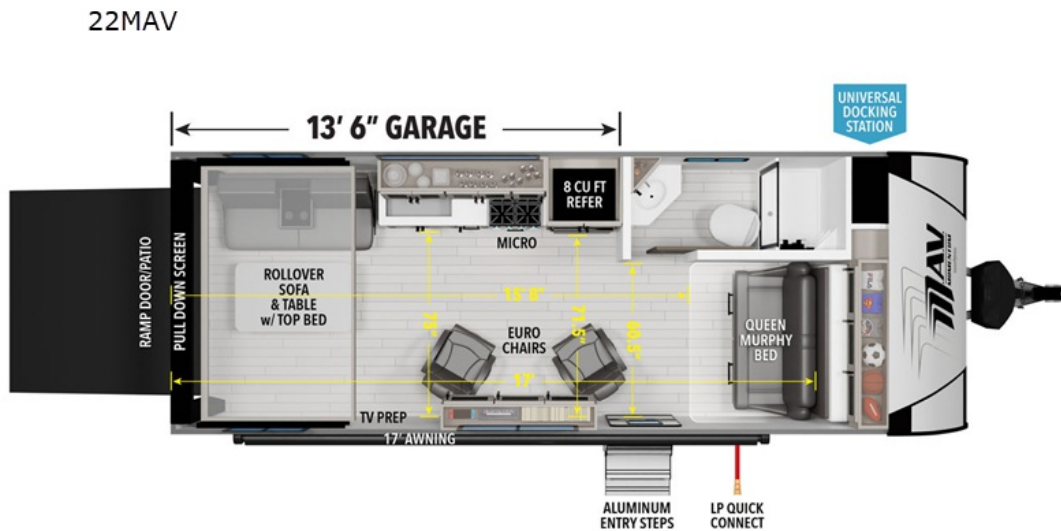

NEW 2026 Grand Design Momentum MAV \$50,181

Description

Grand Design Momentum MAV toy hauler 22MAV highlights: Universal Docking Station Walk-In Shower Three Burner Range Ramp Door/Patio 2,500 Lb. Tie-Downs 13' 6" Garage Â Head for the lake in this toy hauler that can sleep five campers each night. Your crew can relax on the rollover so...